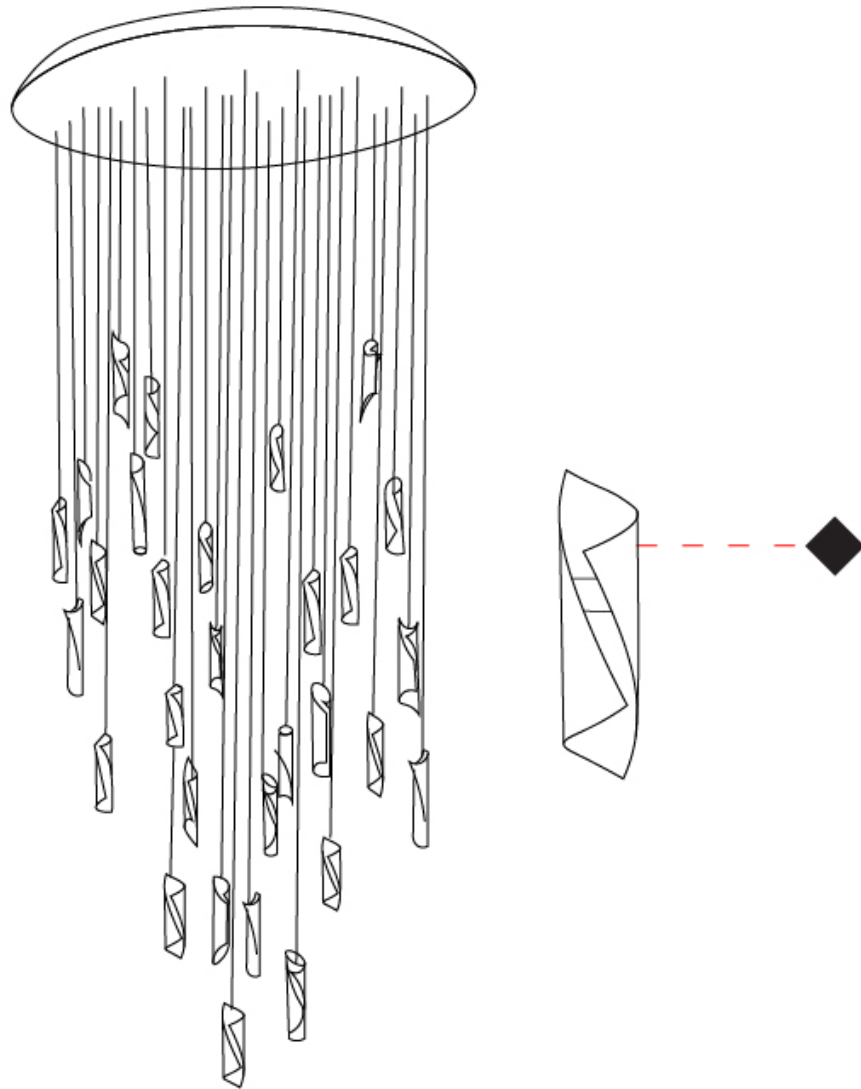

HUE 30 SUSPENSION

D131005-

PROJECT

TYPE

SPECIFIER

QUANTITY

DATE

D