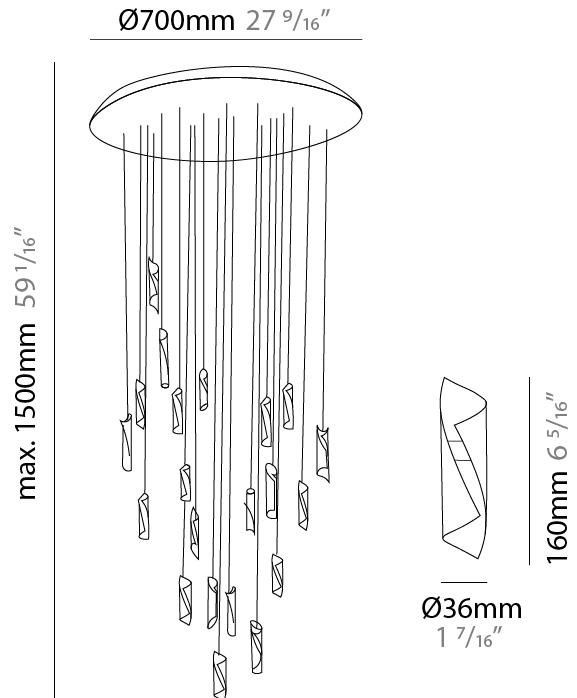

HUE 20 SUSPENSION

D131004- _____
base number

1. To build a product code in our configurator select the specify button on the base model # product page
2. To build a manual product code on this datasheet choose from the options listed below in blue font and add the suffix to the base model #

GENERAL

Series: HUE
Subseries: Hue 20
Brand: Knikerboker
Division: Design
Mounting Type: Suspension
Mounting Location: Ceiling
Subcategory: Ambient

PHYSICAL

Shape: Abstract
Diameter (mm): 700
Diameter (in): 27 ⁹/₁₆"
Height (mm): 160
Height (in): 6 ⁵/₁₆"
Max. Overall Height (mm): 1500
Max. Overall Height (in): 59 ¹/₁₆"
Light Distribution: Direct / Indirect
Fixture Finish: EWH / EBK / MAN / COF / PRD / SLF / GLF / CLF / BRL / EWS / EWG / EWC / EWR / EBS / EBG / EBC / EBC / EBB / MAS / MAD / MAC / MAB / COS / CGO / CCL / CBL / PRS / PRG / PRC / PRB
Fixture Material: Metal
Cable Details: Silicon Coaxial Cable

ELECTRICAL

Lamp Type: LED
Total Output Wattage (W): 30
Dimming: Phase Dimming (120Vac Only)
Driver Included: Yes
Driver Location: Integrated
Driver Type: Constant Current - Universal
Driver Class: Class 2
Input Voltage (V): 120 - 277
Constant Current (MA): 350
Upon Request: Phase dimming @120Vac only / Non-dimming 277Vac

LED

Number of LEDs: 20
Color Temperature (°K): 3000
Max. Delivered Lumen (lm): 3000
CRI: >80 CRI
Lamp Life (hrs): 50000

OPTICAL

RATINGS AND CERTIFICATIONS

Certified By: Certified for North American Standards
IP rating: IP20