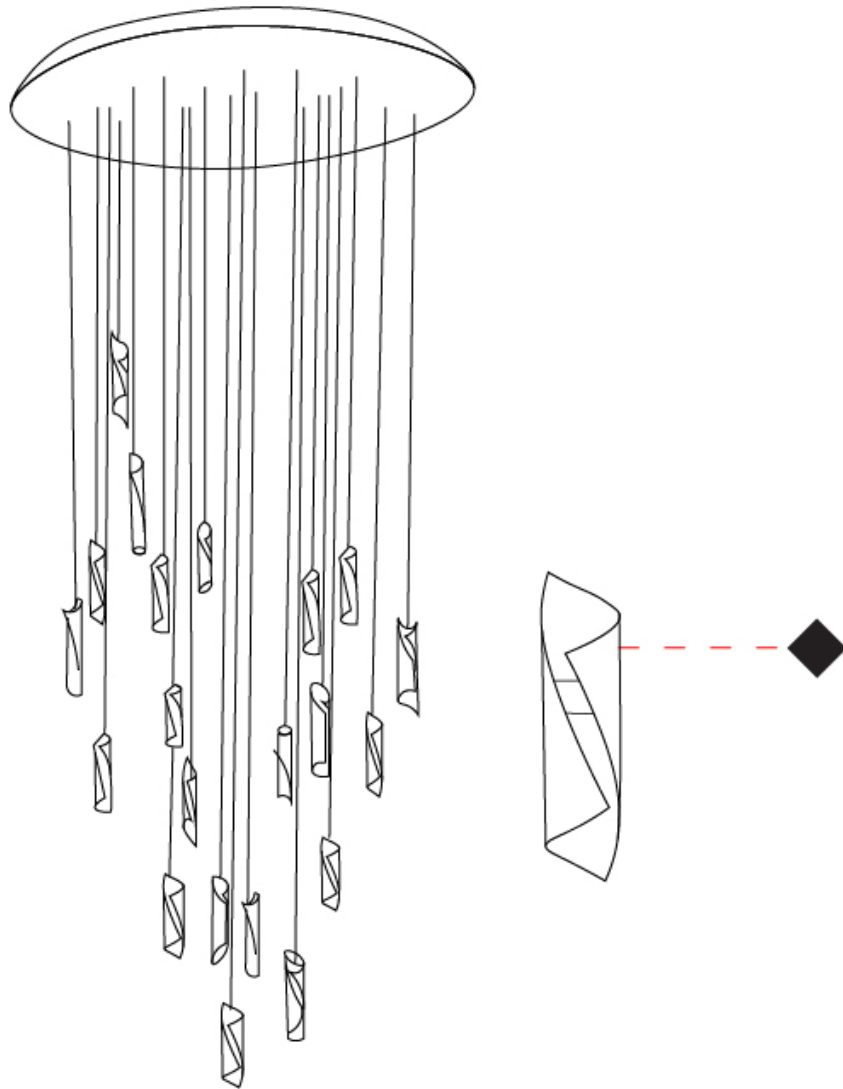

HUE 20 SUSPENSION

D131004-

PROJECT _____

TYPE _____

SPECIFIER _____

QUANTITY _____

DATE _____

D