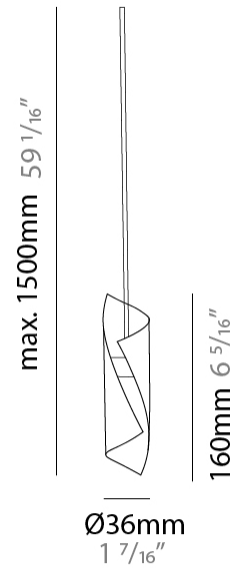

1. To build a product code in our configurator select the specify button on the base model # product page
2. To build a manual product code on this datasheet choose from the options listed below in blue font and add the suffix to the base model #

GENERAL

Series: HUE
Subseries: Hue Single
Brand: Knikerboker
Division: Design
Mounting Type: Suspension
Mounting Location: Ceiling
Subcategory: Ambient

PHYSICAL

Shape: Abstract
Diameter (mm): 36
Diameter (in): 1 7/16
Height (mm): 160
Height (in): 6 5/16
Max. Overall Height (mm): 1500
Max. Overall Height (in): 59 1/16
Light Distribution: Direct / Indirect
Fixture Finish: EWH / EBK / MAN / COF / PRD / SLF / GLF / CLF / BRL / EWS / EWG / EWC / EWR / EBS / EBG / EBC / EBB / MAS / MAD / MAC / MAB / COS / CGO / CCL / CBL / PRS / PRG / PRC / PRB
Fixture Material: Metal
Cable Details: 1500mm Silicon Coaxial Cable

ELECTRICAL

Lamp Type: LED
Total Output Wattage (W): 1.5
Dimming: Non-Dimmable
Driver Included: Yes
Driver Location: Integrated
Driver Type: Constant Current - Universal
Driver Class: Class 2
Input Voltage (V): 120 - 277
Constant Current (mA): 350
Upon Request: (See components) Remote: Phase dimming 120Vac

LED

Number of LEDs: 1
Color Temperature (°K): 3000
Max. Delivered Lumen (lm): 150
CRI: >80 CRI
Lamp Life (hrs): 50000

OPTICAL

RATINGS AND CERTIFICATIONS

Certified By: Certified for North American Standards
IP rating: IP20

PROJECT	_____
TYPE	_____
SPECIFIER	_____
QUANTITY	_____
DATE	_____