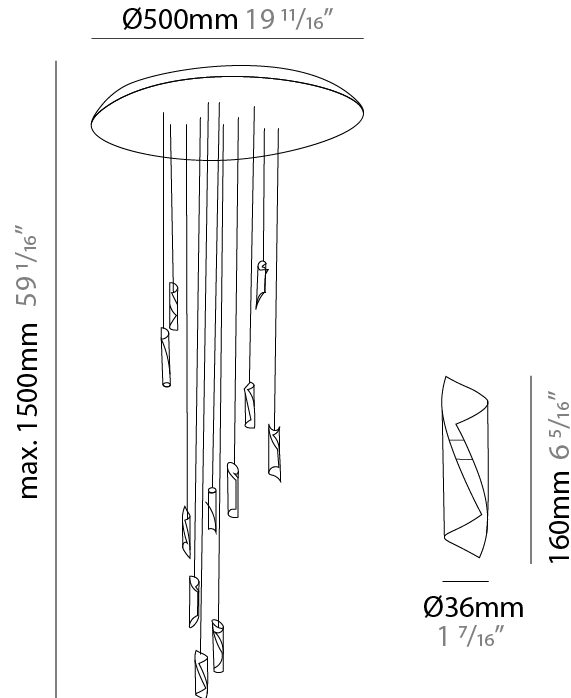

HUE 10 SUSPENSION

D131003- _____

base number

1. To build a product code in our configurator select the specify button on the base model # product page
2. To build a manual product code on this datasheet choose from the options listed below in blue font and add the suffix to the base model #

GENERAL

Series: HUE
Subseries: Hue 10
Brand: Knikerboker
Division: Design
Mounting Type: Suspension
Mounting Location: Ceiling
Subcategory: Ambient

PHYSICAL

Shape: Abstract
Diameter (mm): 500
Diameter (in): 19 11/16
Height (mm): 160
Height (in): 6 5/16
Max. Overall Height (mm): 1500
Max. Overall Height (in): 59 1/16
Light Distribution: Direct / Indirect
Fixture Finish: EWH / EBK / MAN / COF / PRD / SLF / GLF / CLF / BRL / EWS / EWG / EWC / EWR / EBS / EBG / EBC / EBC / EBB / MAS / MAD / MAC / MAB / COS / CGO / CCL / CBL / PRS / PRG / PRC / PRB
Fixture Material: Metal
Cable Details: Silicon Coaxial Cable

ELECTRICAL

Lamp Type: LED
Total Output Wattage (W): 15
Dimming: Non-Dimming / Phase Dimming (120vac Only)
Driver Included: Yes
Driver Location: Integrated
Driver Type: Constant Current - Universal
Driver Class: Class 2
Input Voltage (V): 120 - 277
Constant Current (MA): 350

LED

Number of LEDs: 10
Color Temperature (°K): 3000
Max. Delivered Lumen (lm): 1500
CRI: >80 CRI
Lamp Life (hrs): 50000

OPTICAL

RATINGS AND CERTIFICATIONS

Certified By: Certified for North American Standards
IP rating: IP20