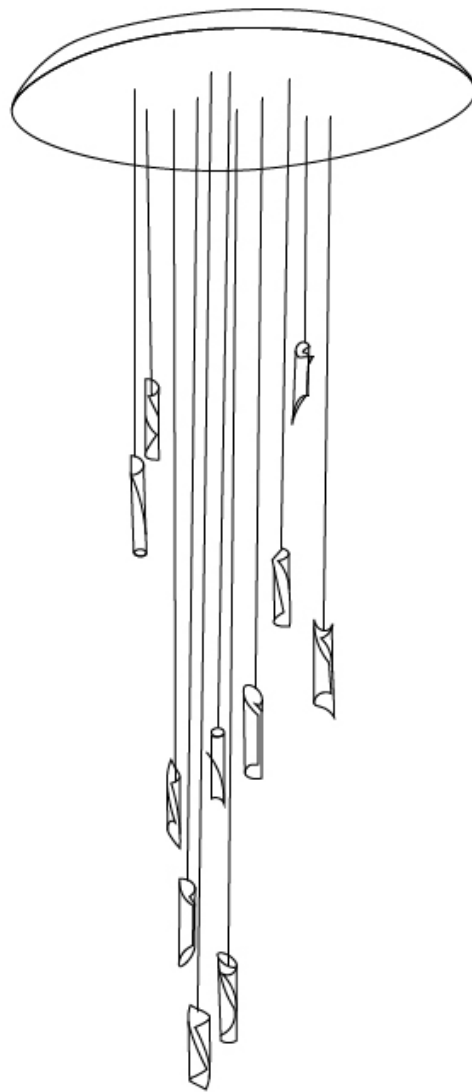

HUE 10 SUSPENSION

D131003-

PROJECT

TYPE

SPECIFIER

QUANTITY

DATE

D